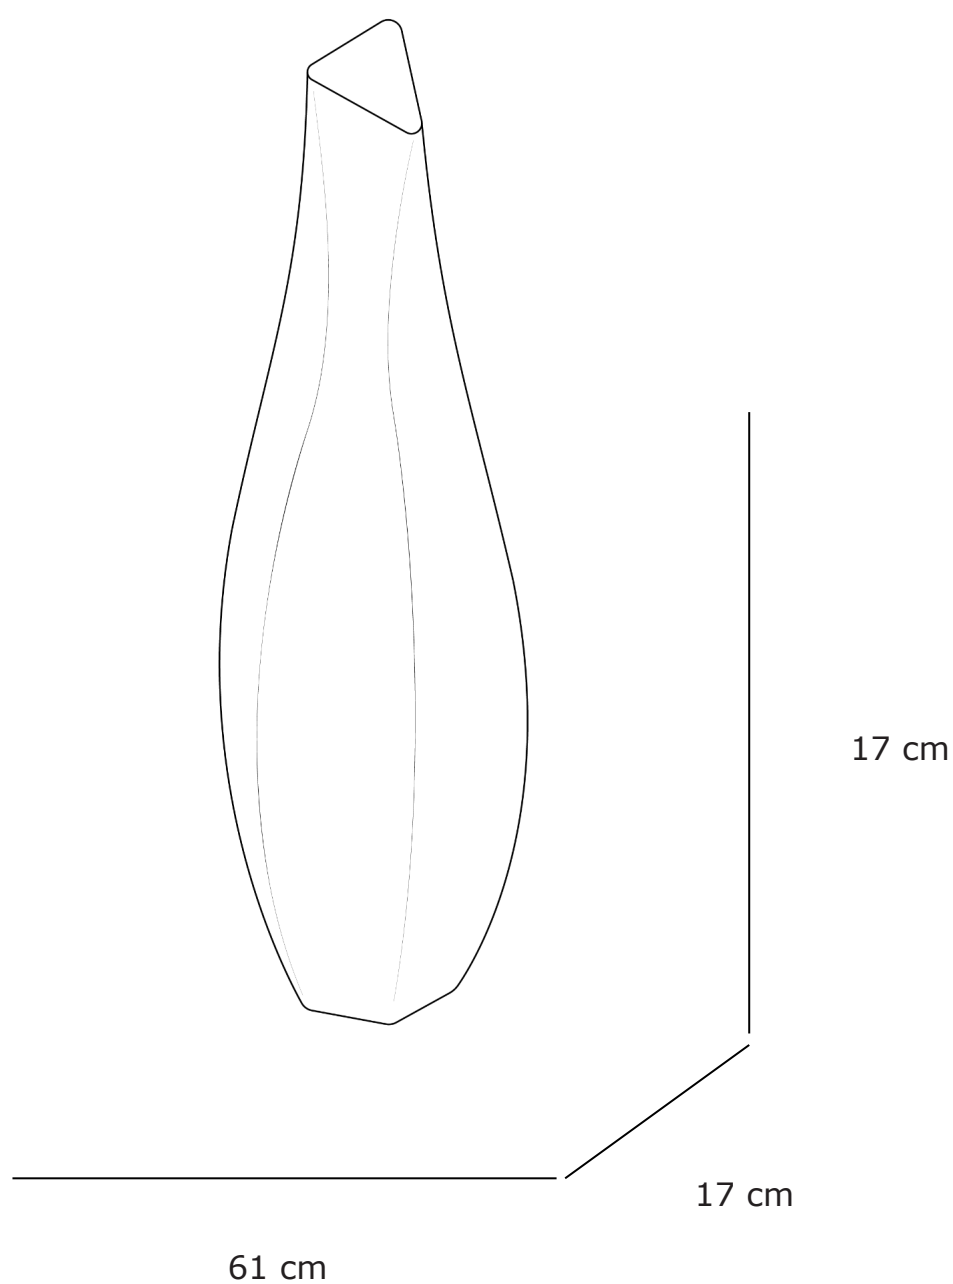

WILMA

DIMENSIONS

17 x 17 x 61 cm

COLORS & TEXTURE

Ask for your personalized colours.

WEIGHT

0,9 kg

MATERIALS

Recycled PLA