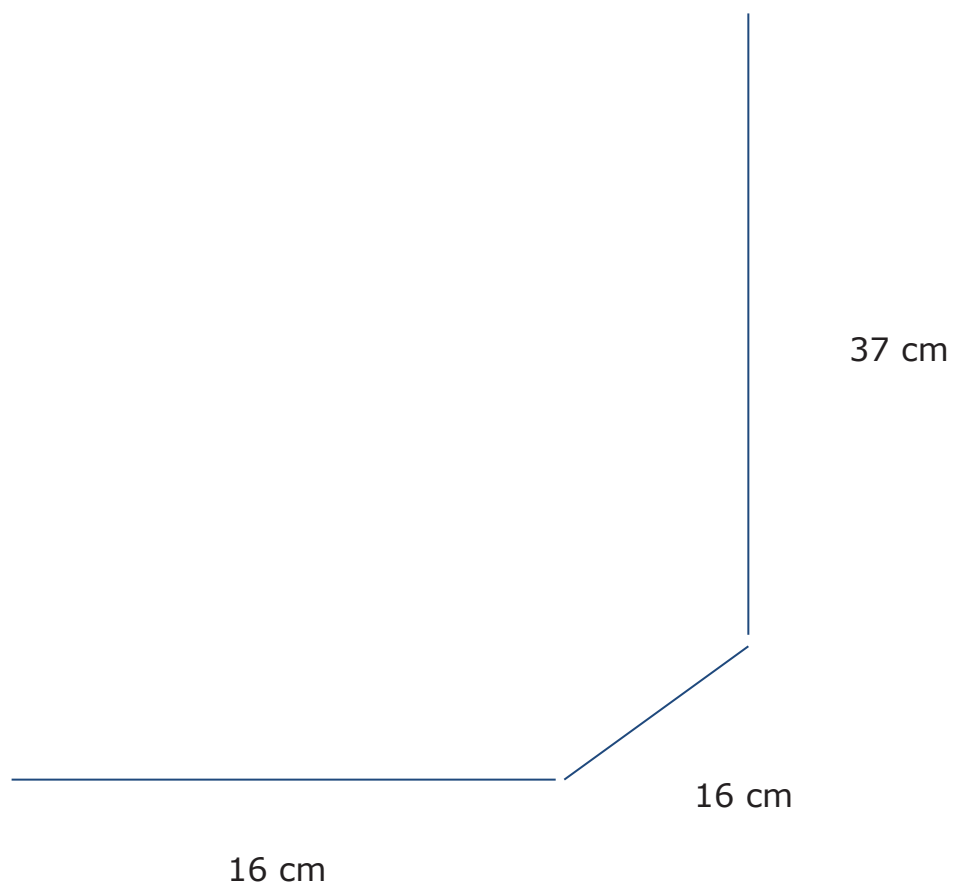

# VALLEY

## DIMENSIONS

37 x 16 x 16 cm

## COLORS & TEXTURE

White

## WEIGHT

1,75 kg