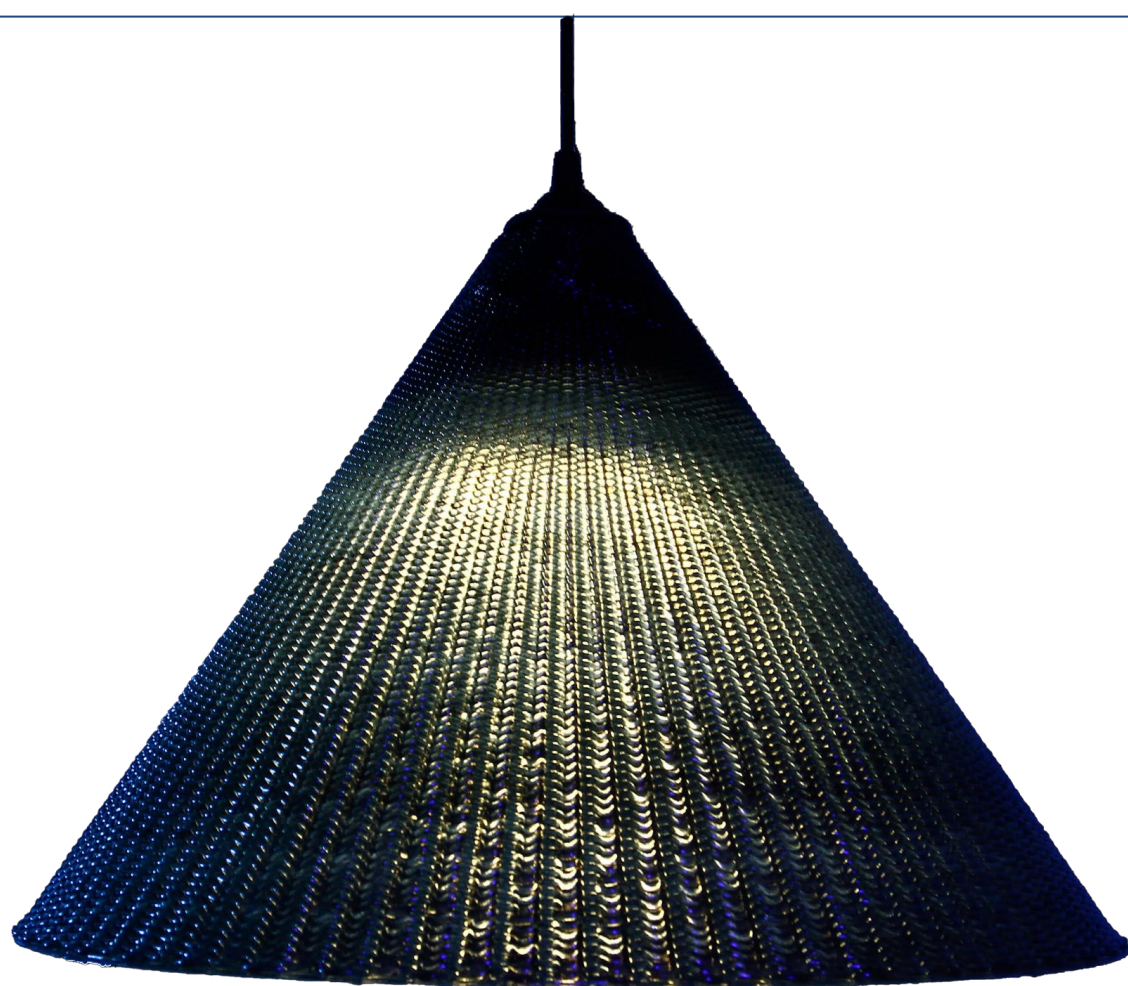

TYRE LAMP II

COLORS & TEXTURE

Black

DIMENSIONS

18 x 18 x 35 cm

WEIGHT

2,2 kg

MATERIALS

Recycled Tires