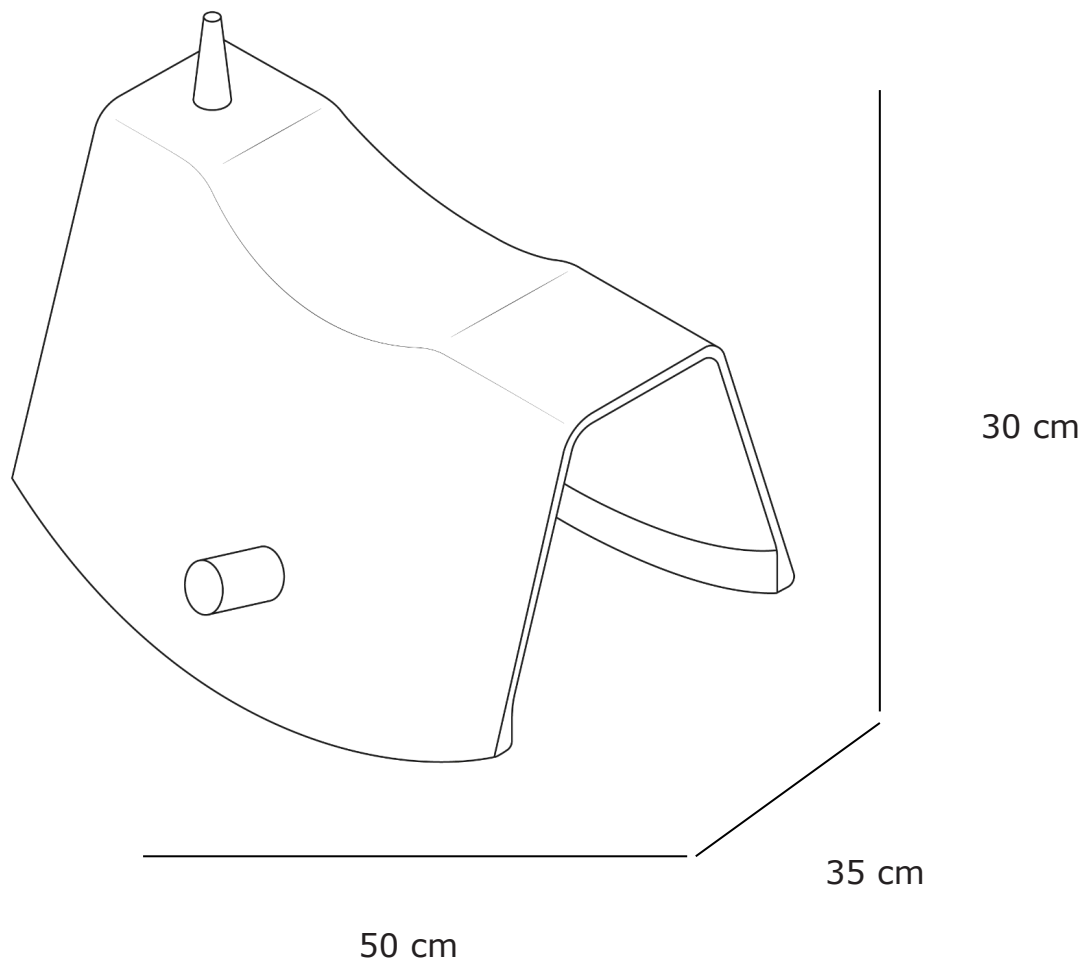

DIMENSIONS

35 x 50 x 30 cm

COLORS & TEXTURE

White, light oak

WEIGHT

6 kg

MATERIALS

Recycled
Polypropylene