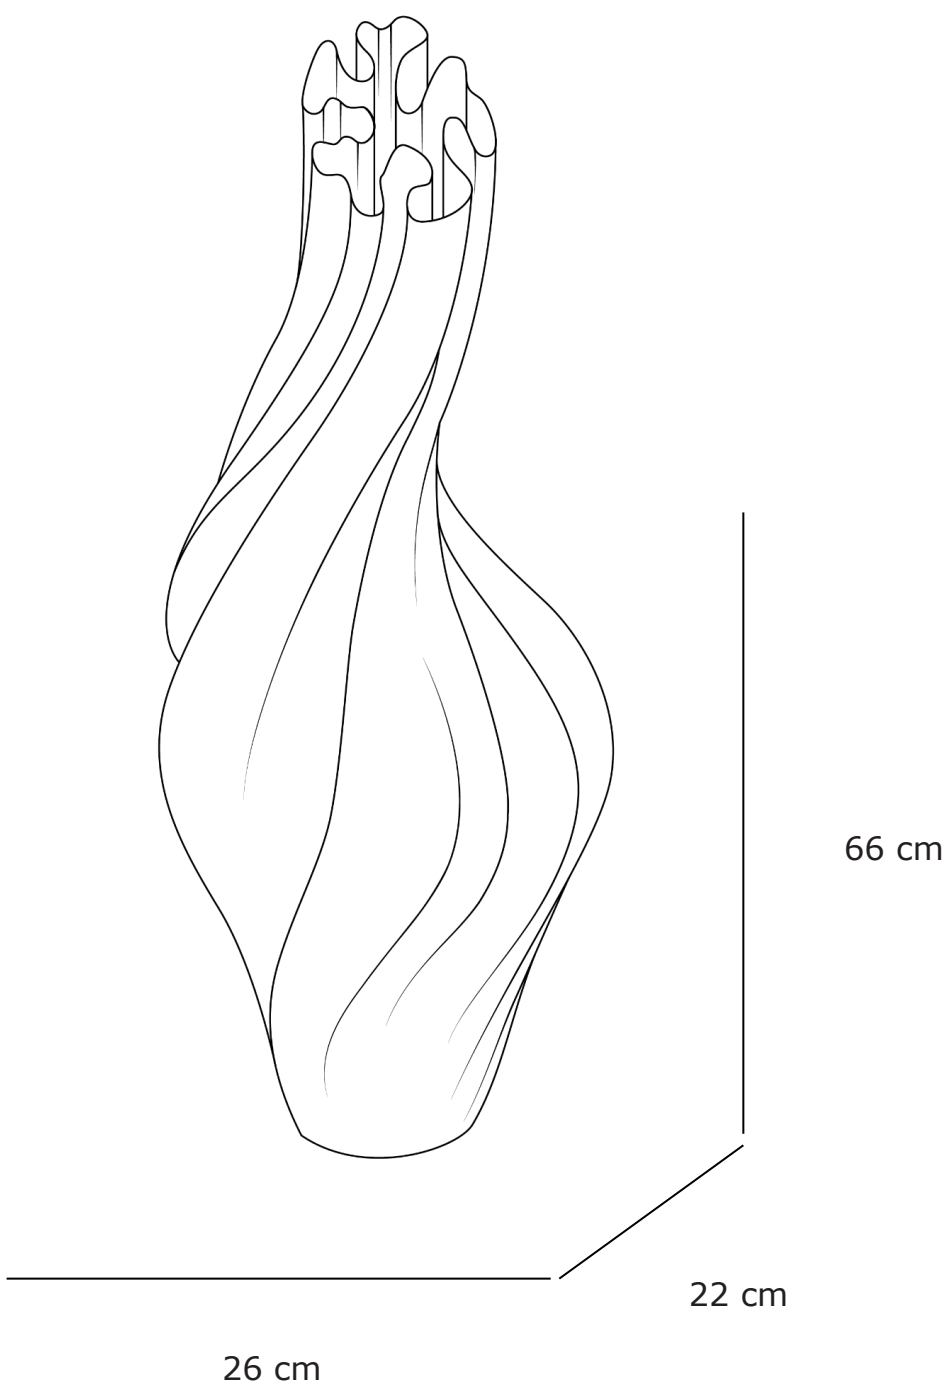

DIMENSIONS

26 x 22 x 66 cm

COLORS & TEXTURE

Red gradient

WEIGHT

1,9 kg / 1,3 kg

MATERIALS

Recycled PLA