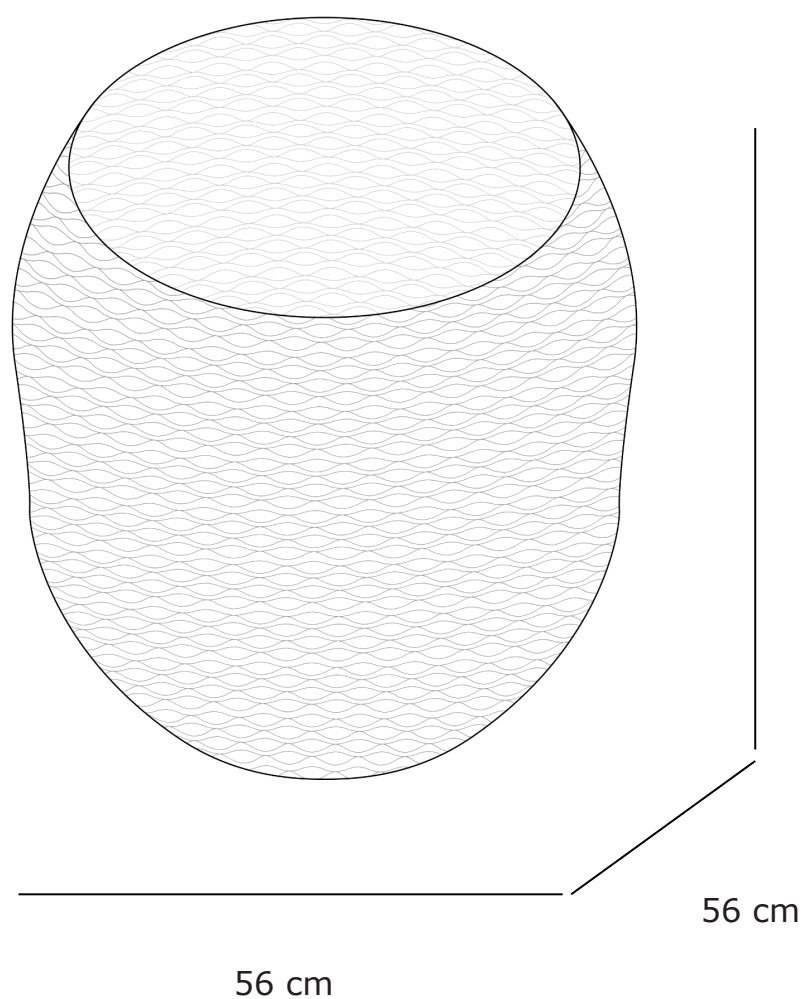

NATURAL WICKER

DIMENSIONS

41 x 56 x 56 cm

COLORS & TEXTURE

Gray

WEIGHT

5,5 kg

MATERIALS

WOOD