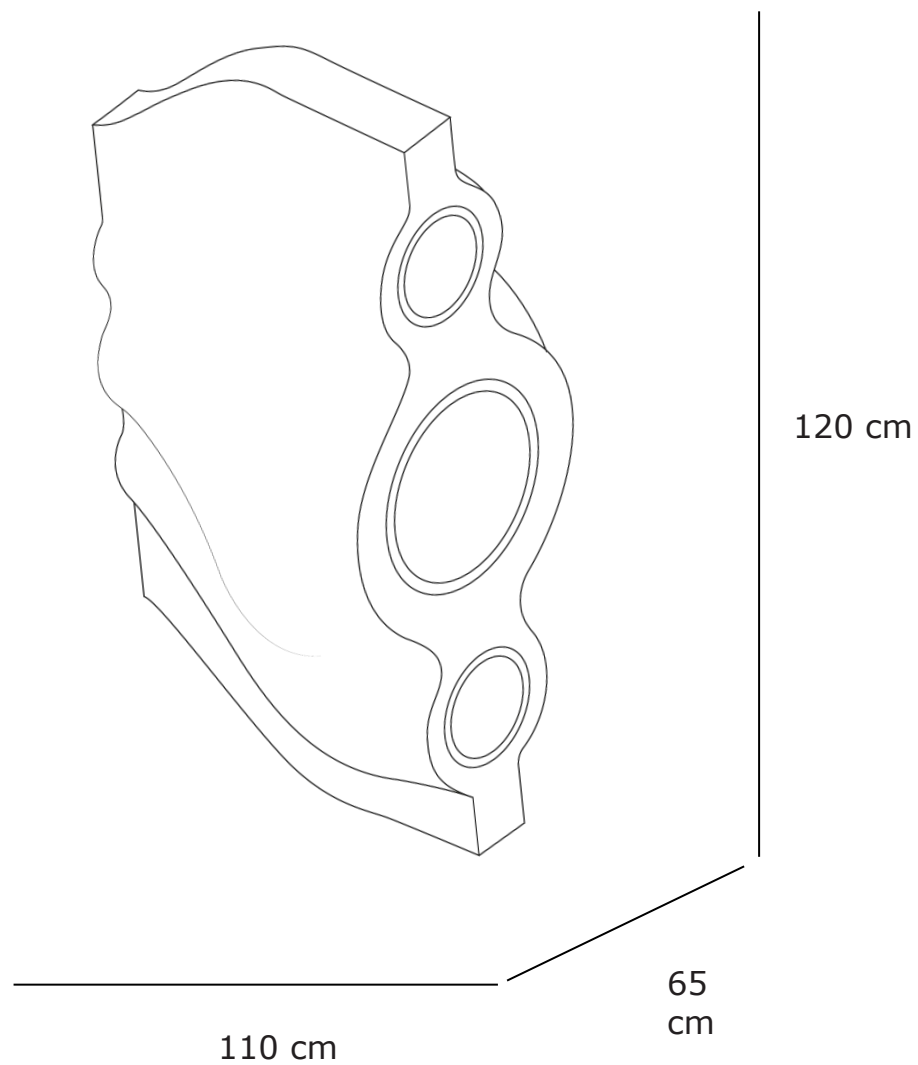

LOWD

DIMENSIONS

110 x 65 x 120 cm

COLORS & TEXTURE

Black, brown

WEIGHT

42 kg

MATERIALS

Recycled PLA
Tyrex &
Recycled
Pneumatic
Natural wood