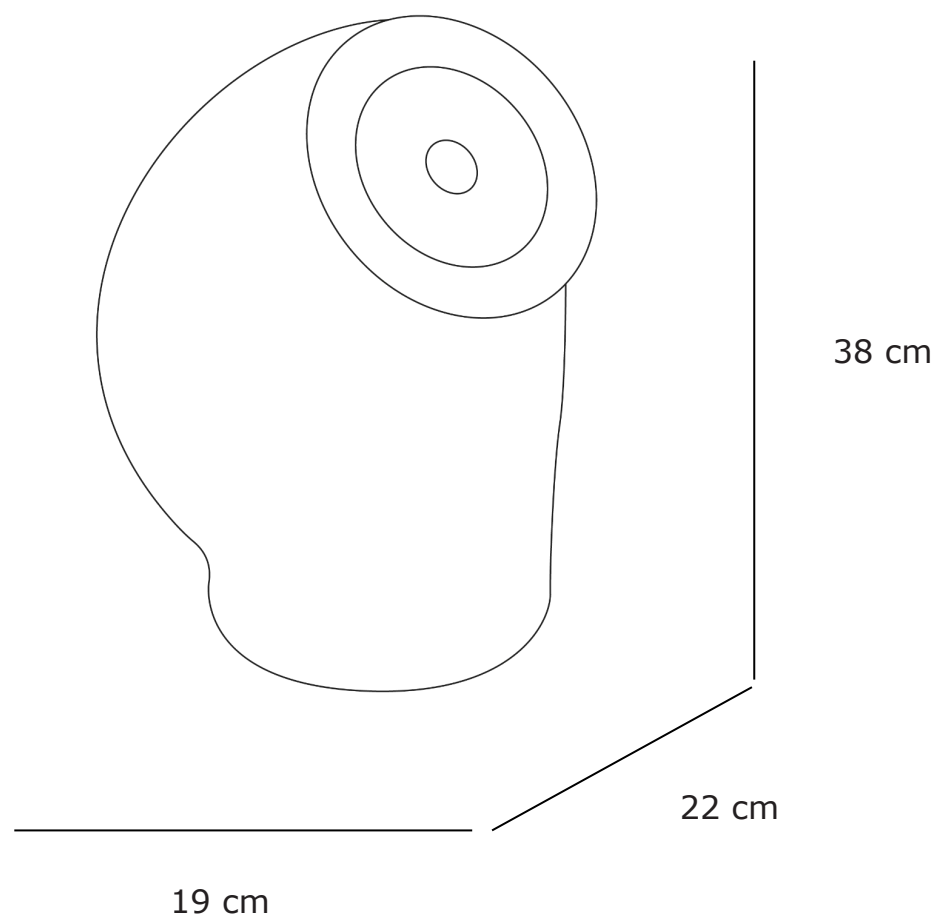

# LOWD. SMALL VERSION

## DIMENSIONS

19 x 22 x 38 cm

## WEIGHT

2.7 kg