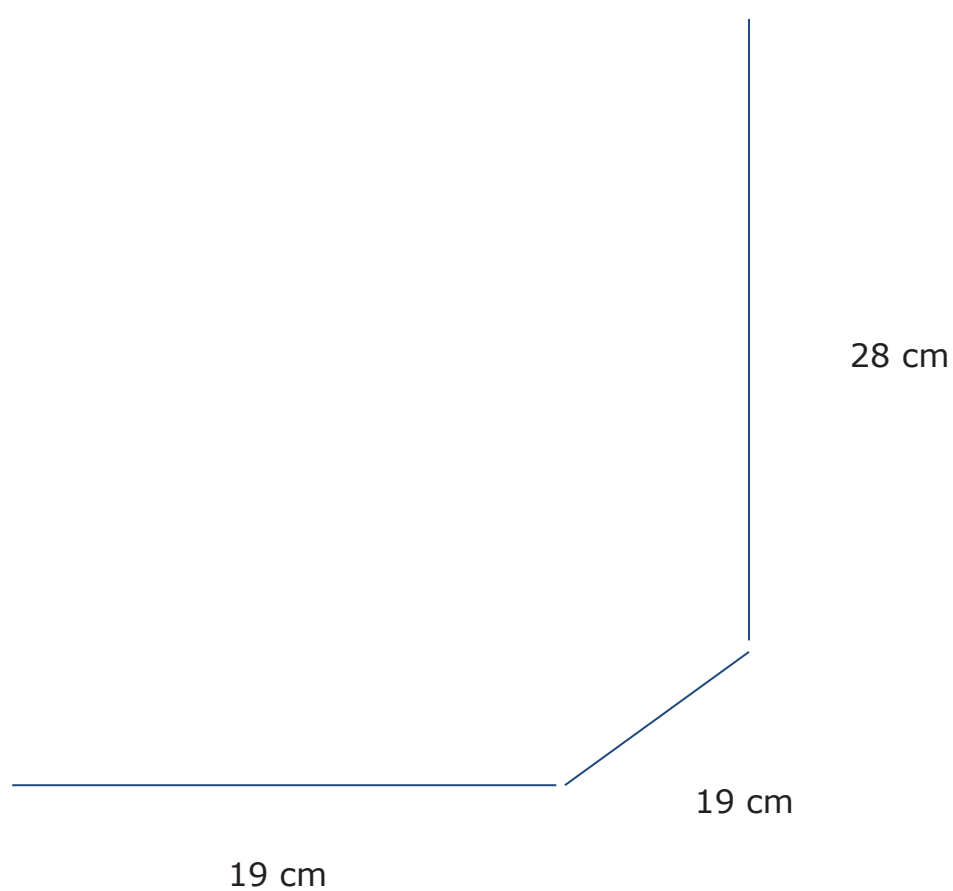

DIMENSIONS

28 x 19 x 19 cm

COLORS & TEXTURE

Light Gray

WEIGHT

0,6 kg

MATERIALS

Recycle Tyre - X