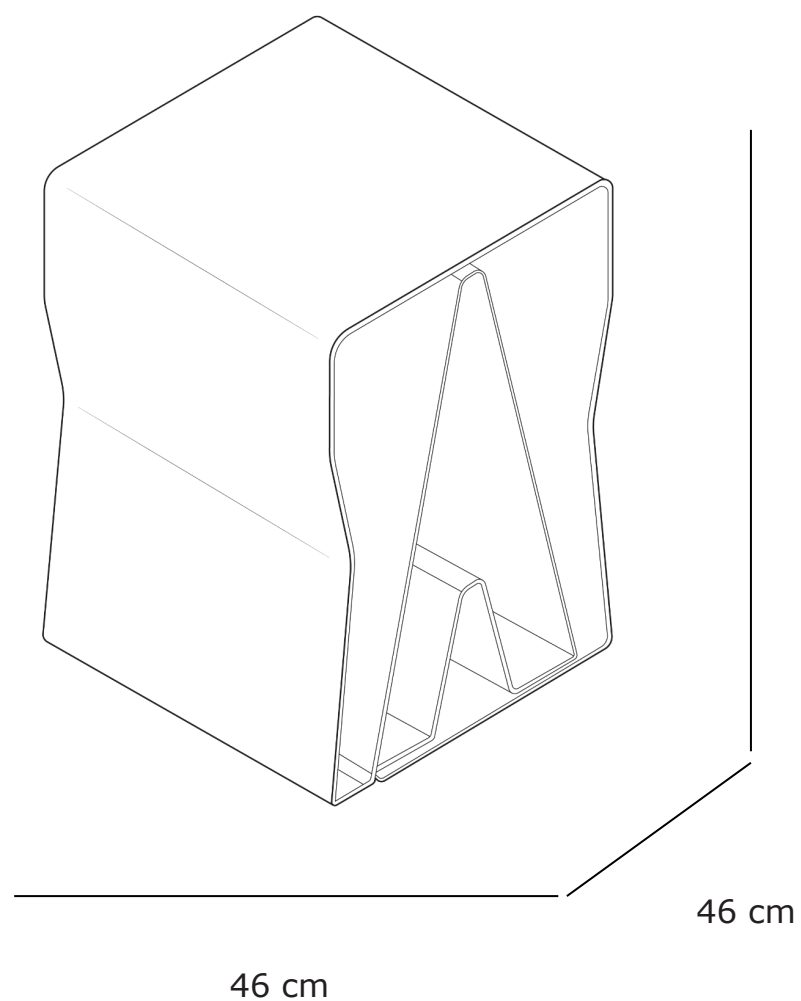

ALP STOOL

DIMENSIONS

35 x 30 x 50 cm

COLORS & TEXTURE

Black

WEIGHT

6 kg

MATERIALS