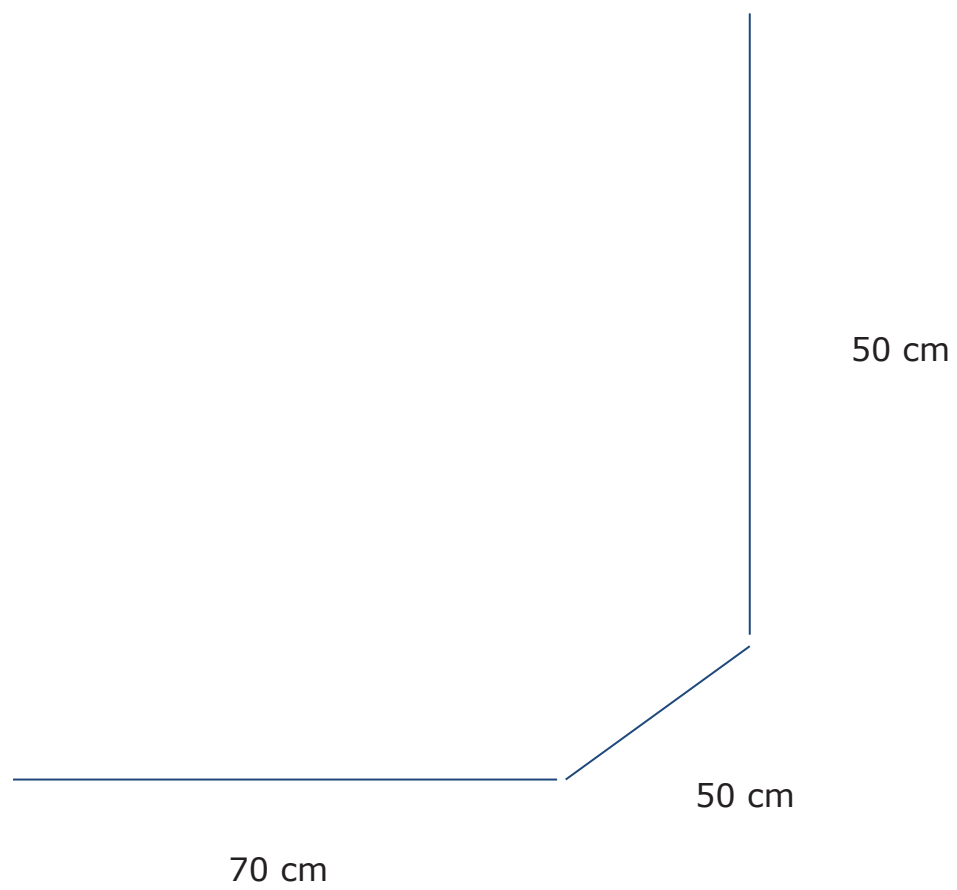

ALP BENCH

DIMENSIONS

50 x 50 x 70 cm

COLORS & TEXTURE

Blue

WEIGHT

8,6 kg

MATERIALS